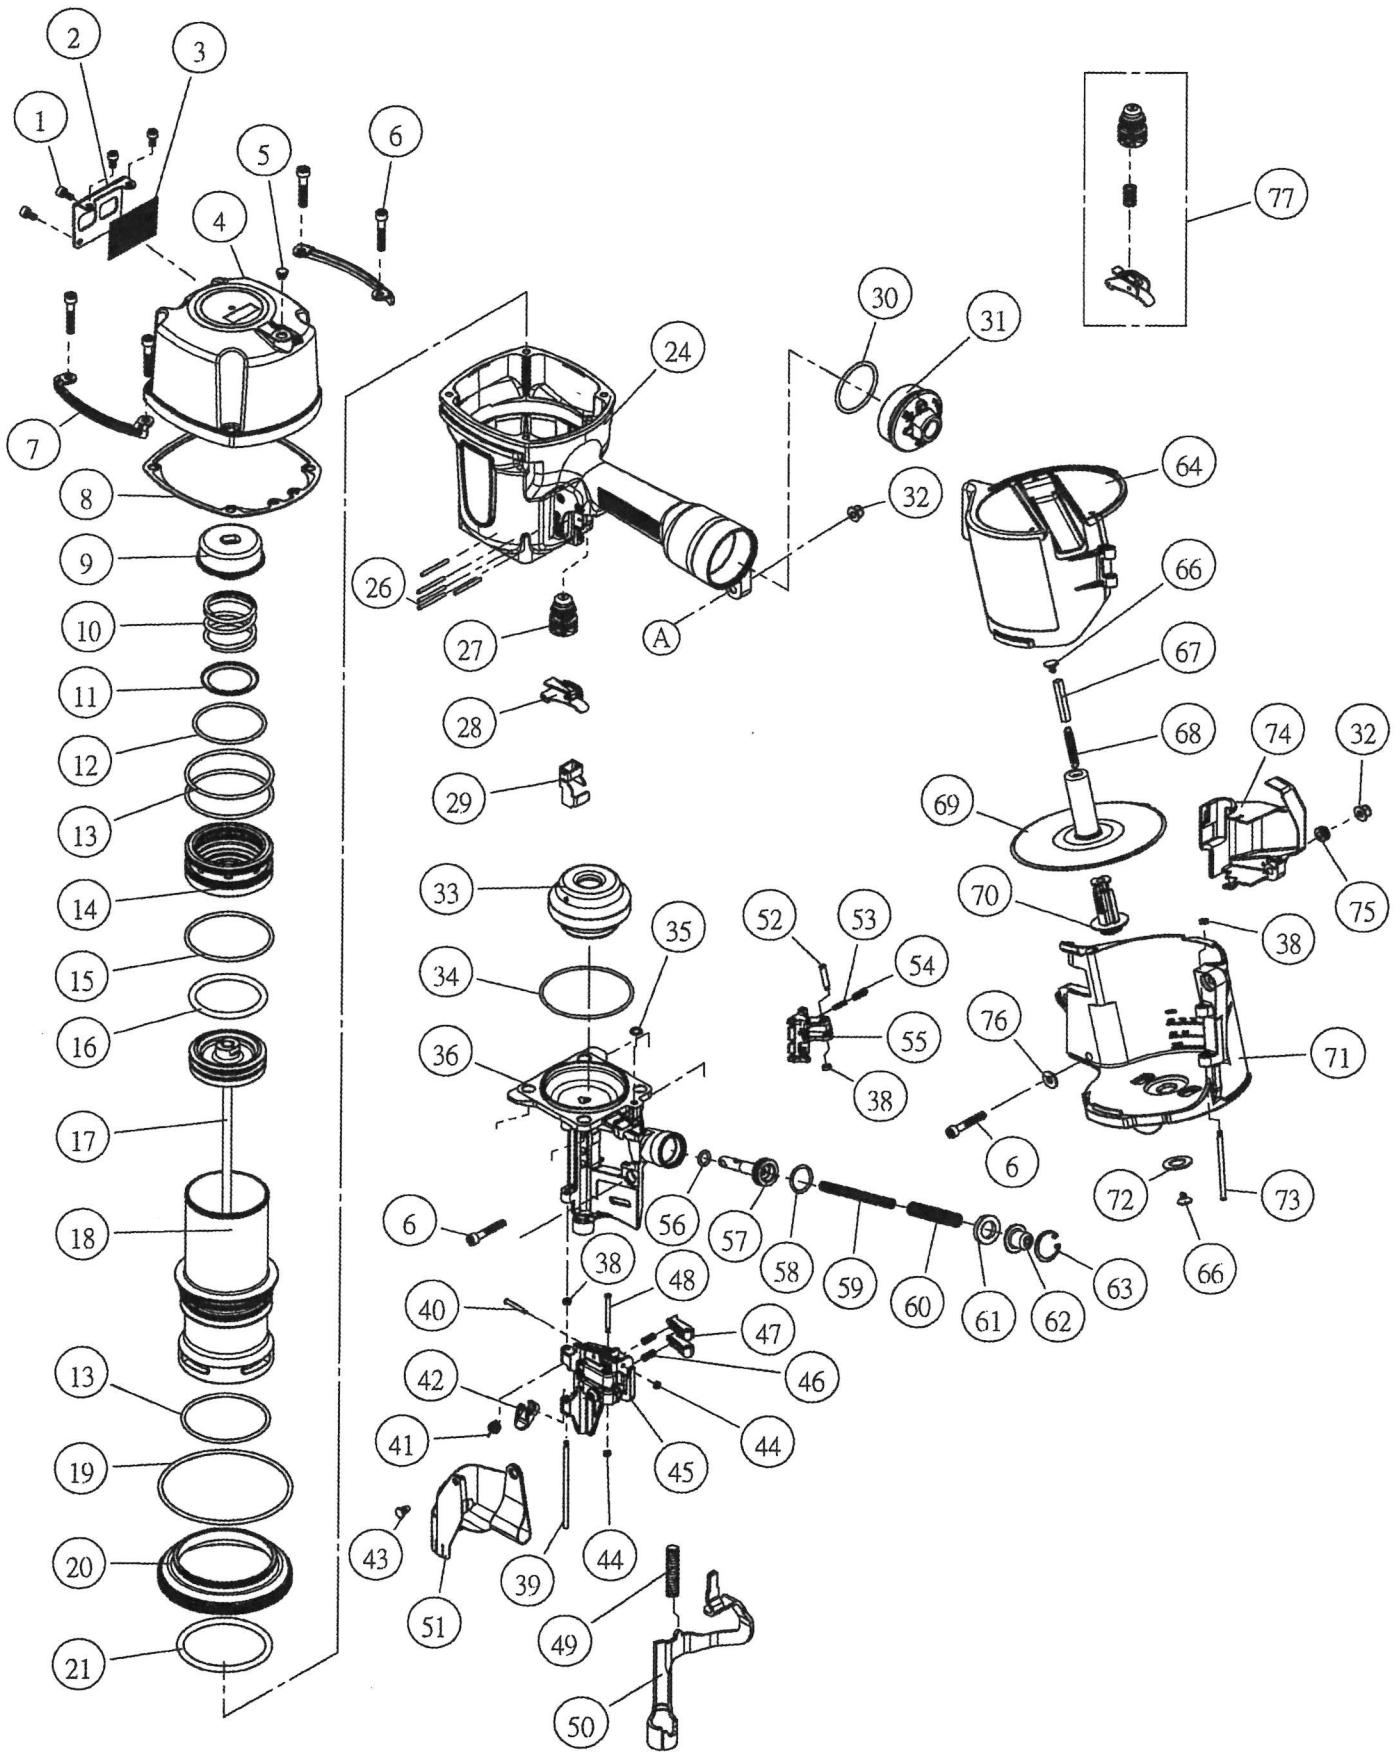

AUGUST 2021

PN100		<i>NOTE: When ordering spare parts. Please state the part name and part number.</i>					
Item	Part NO.	Description	Q'ty	Item	Part NO.	Description	Q'ty
1	100301	Screw	4	53	100336	Spring, Feed Pawl A	1
2	100300	Exhaust Cover	1	54	100337	Spring, Feed Pawl B	1
3	100305	Exhaust Filter	1	55	100339	Feed Pawl	1
4	101967	Cylinder Cap Unit	1	56	100011	O-Ring	1
5	100142	Grommet	1	57	100341	Feed Piston	1
6	100208	Screw	6	58	100098	O-Ring	1
7	100306	Protector	2	59	100342	Spring, Feed Piston A	1
8	100307	Cylinder Cap Seal	1	60	100343	Spring, Feed Piston B	1
9	100309	Piston Stop	1	61	100344	Stop, Feed Piston	1
10	100310	Spring, Head Valve	1	62	100345	Spring Collar	1
11	100311	Washer, Head Valve Spring	1	63	100104	C-Ring	1
12	100149	O-Ring	1	64	100356	Magazine Cover	1
13	100313	O-Ring	3	66	100113	Receiver, Spring	2
14	100894	Head Valve Piston	1	67	100110	Spacer	1
15	100895	O-Ring	1	68	100111	Tension Spring	1
16	100315	O-Ring	1	69	100358	Nail Support	1
17	103068	Main Piston Unit	1	70	100362	Magazine Post	1
18	100319	Cylinder	1	71	100363	Magazine	1
19	100321	O-Ring	1	72	100115	Rubber Washer	1
20	100320	Cylinder Ring	1	73	100364	Step Pin	1
21	100322	O-Ring	1	74	100365	Contact Arm Cover	1
24	101231	Frame	1	75	100119	Collar	1
26	100220	Roll Pin	5	76	100046	Plain Washer	1
27	103955	100063 Trigger Valve Unit(CT)	1	77	100453	Seq. Trigger Valve Assy	(1)
28	100067	Trigger Unit (C.T)	1	MOQ for items in the following categories is 10pcs, order quantities under 10pcs for these items will be adjusted accordingly			
29	100175	Contact Arm Guide	1				
30	100327	O-Ring	1				
31	101887	End Cap	1	1. Orings – not included in the oring kits			
32	100117	Nut, Elastic Stop M6	2	2. Screws, bolts			
33	100330	Bumper	1	3. Pins - roll pin, solid pins			
34	100331	O-Ring	1	4. Standard washers – not special washers.			
35	100332	O-Ring	1	5. Nuts			
36	100334	Nose	1				
37	100335	Screw	4				
38	100078	Rubber Washer	3				
39	100346	Step Pin	1				
40	100347	Step Pin	1				
41	100350	Spring, Door Latch	1				
42	100349	Door Latch	1				
43	100080	Hook Dust Cover	1				
44	103276	Rubber Washer	2				
45	100354	Door	1				
46	100085	Spring, Check Pawl	2				
47	100197	Check Pawl	2				
48	100351	Step Pin	1				
49	100366	Spring, Contact Arm	1				
50	100367	Contact Arm	1				
51	100355	Dust Cover	1				
52	100340	Step Pin	1				